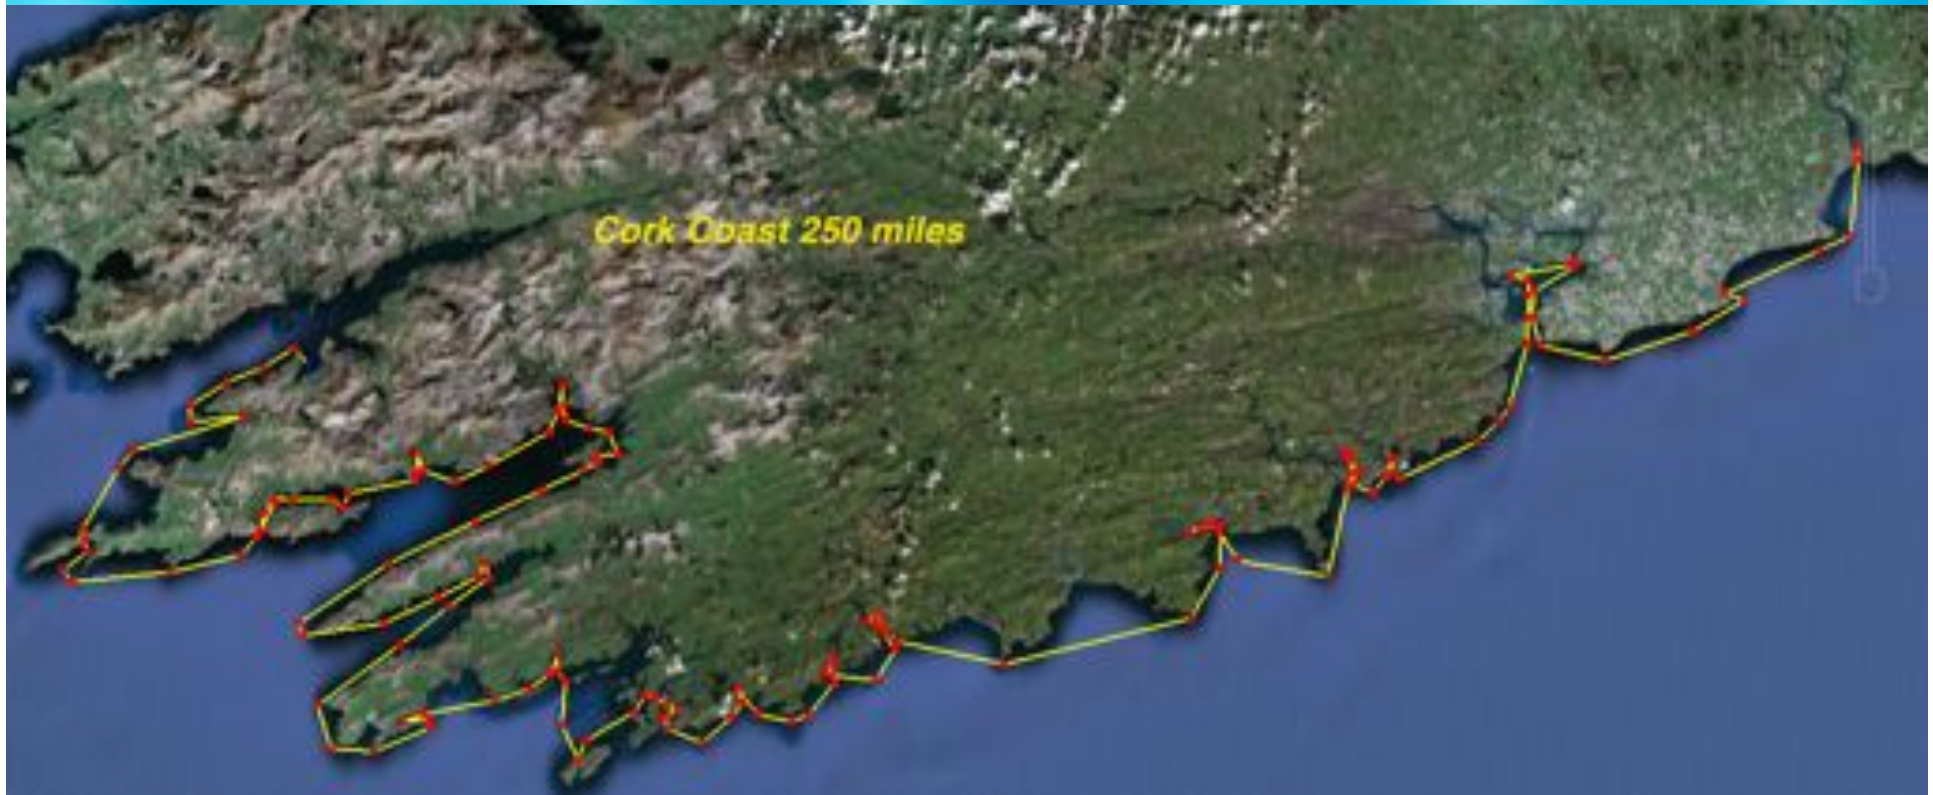

Cork and Kerry

With Eddie English
Yachtmaster Examiner

Cruising Cork

Really Cruising Cork

East Cork

Youghal

Youghal- historic town

Ballycotton

Ballycotton - seaside village

Cork Harbour - Old Head

Kinsale Oysterhaven

Oysterhaven

Great Sovereign

Kinsale

Old Head - Galley Head

Old Hd, 7 Hds, Galley Hd

Kitchen Cove

Durrus and Dunmanus

Bantry Bay

Bantry

Whiddy Island

Glengarriff

Glengarriff - Garinish

Adrigole

Bere Island

Lawrence's Cove

Castletownbere

Castletownbere - fishing town

Durseley, Bull, Cow and Calf

Kenmare River (Cork part)