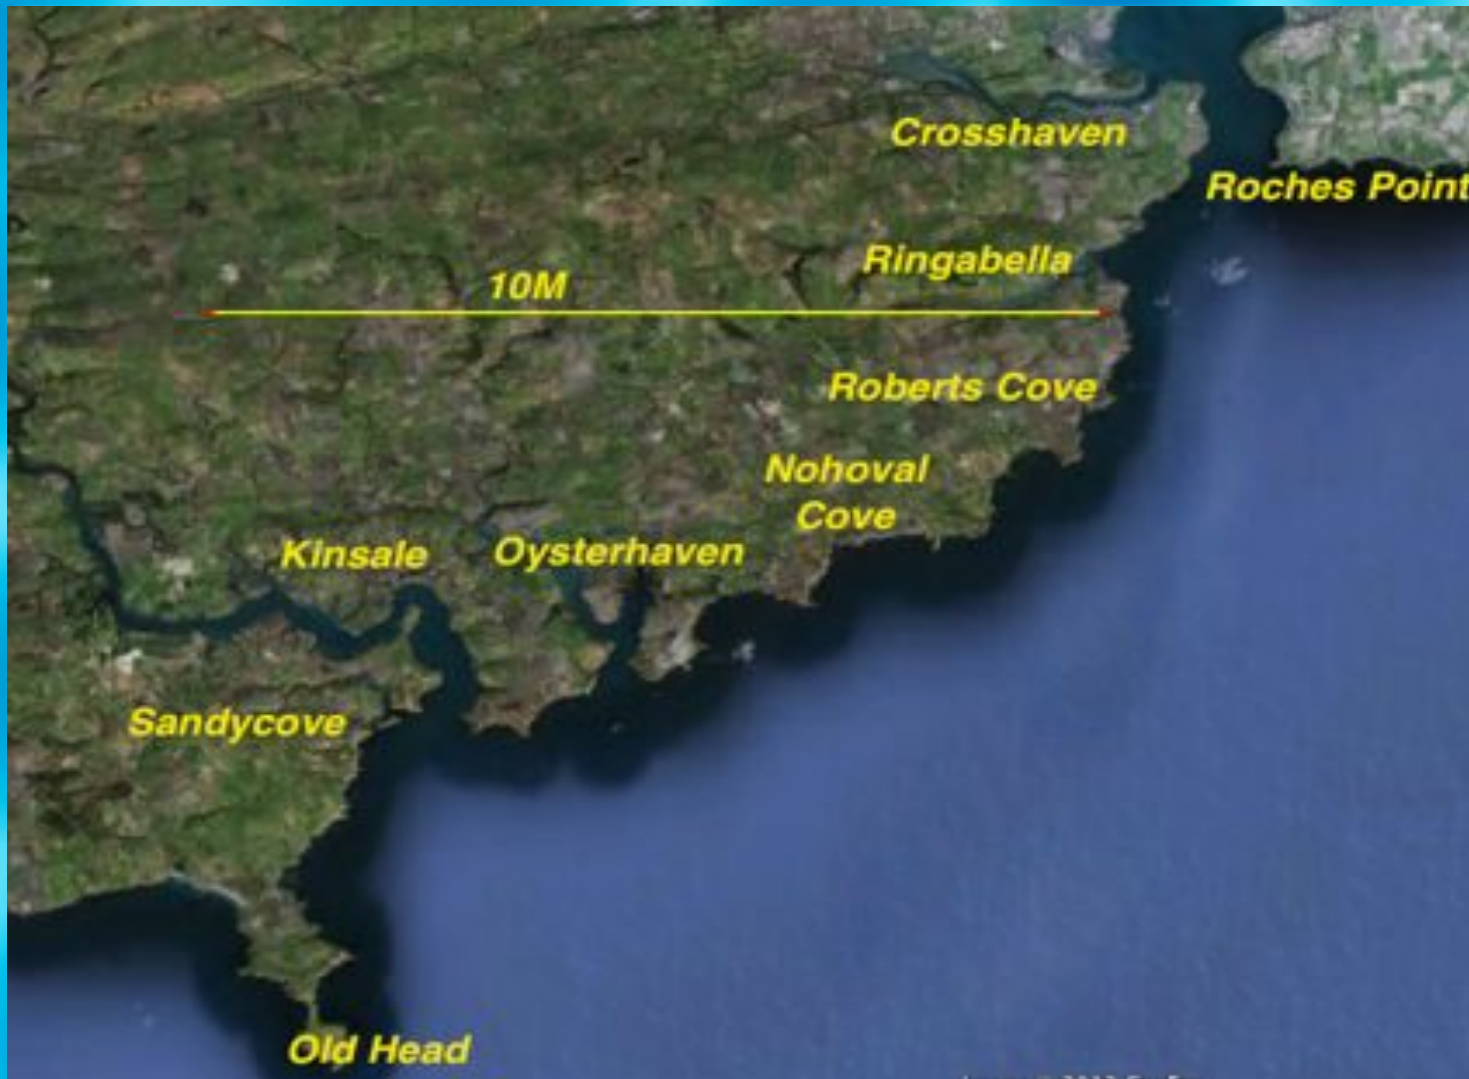

Cork and Kerry

With Eddie English
Yachtmaster Examiner

Cruising Cork

Really Cruising Cork

East Cork

Youghal

Youghal- historic town

Ballycotton

Ballycotton - seaside village

Cork Harbour - Old Head

Kinsale Oysterhaven

Oysterhaven

Great Sovereign

Kinsale

Old Head - Galley Head

Old Hd, 7 Hds, Galley Hd

Kitchen Cove

Durrus and Dunmanus

Bantry Bay

Bantry

Whiddy Island

Glengarriff

Glengarriff - Garinish

Adrigole

Bere Island

Lawrence's Cove

Castletownbere

Castletownbere - fishing town

Durseley, Bull, Cow and Calf

Kenmare River (Cork part)