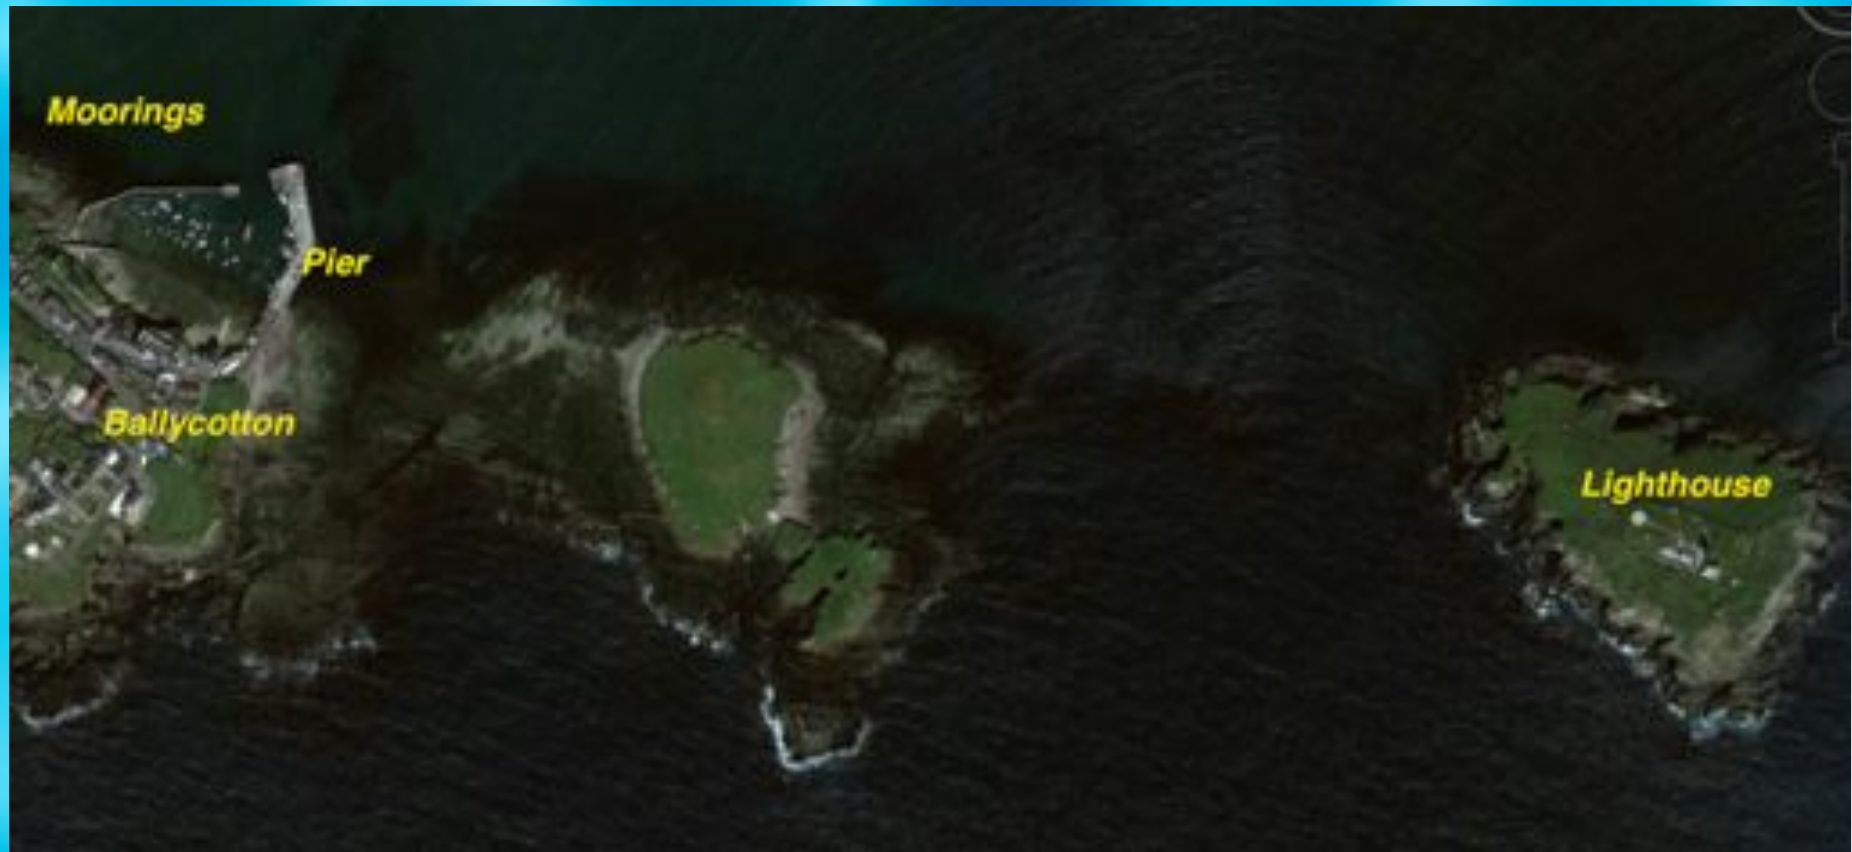

Cork and Kerry

With Eddie English
Yachtmaster Examiner

Cruising Cork

Really Cruising Cork

East Cork

Youghal

Youghal- historic town

Ballycotton

Ballycotton - seaside village

Cork Harbour - Old Head

Kinsale Oysterhaven

Oysterhaven

Great Sovereign

Kinsale

Old Head - Galley Head

Old Hd, 7 Hds, Galley Hd

Kitchen Cove

Durrus and Dunmanus

Bantry Bay

Bantry

Whiddy Island

Glengarriff

Glengarriff - Garinish

Adrigole

Bere Island

Lawrence's Cove

Castletownbere

Castletownbere - fishing town

Durseley, Bull, Cow and Calf

Kenmare River (Cork part)